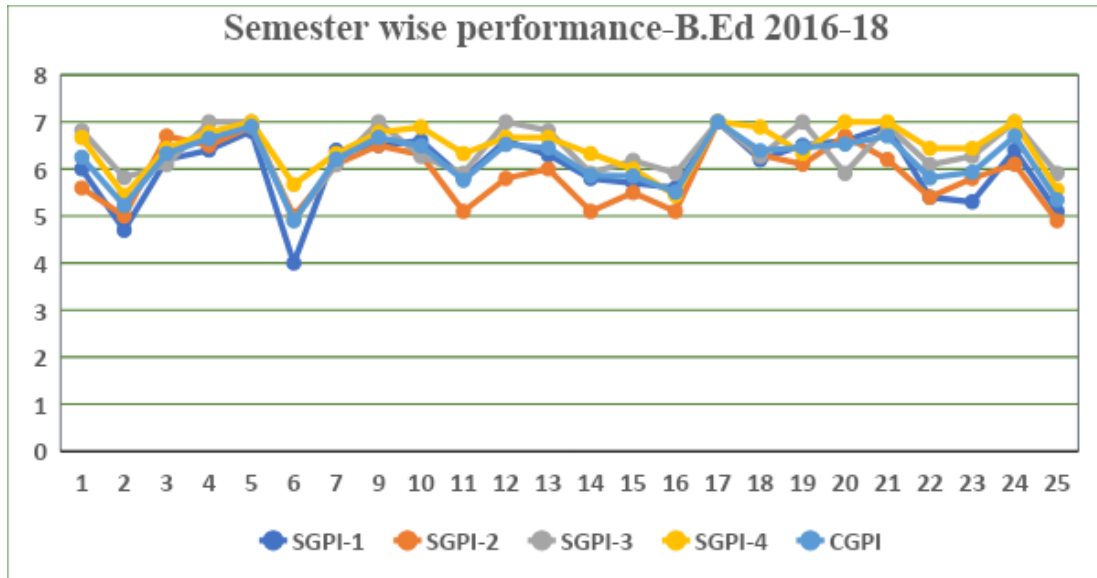

**MES' PILLAI COLLEGE OF EDUCATION AND RESEARCH,
NEW PANVEL
B.Ed A.Y. 2016-2018 Seven point Grading System**

B.Ed 2016-18 Result: 100%

MES' PILLAI COLLEGE OF EDUCATION & RESEARCH						
B.Ed. Academic Year 2016-18			SEVEN POINT GRADING SYSTEM			
ROLL.NO	NAME OF STUDENT	SGP-1	SGP-2	SGP-3	SGP-4	CGPA
1	ACHARYA KRISHNA	6	5.6	6.82	6.67	6.25
2	AUGUSTINE ALDRIAN	4.7	5	5.82	5.44	5.22
3	CHRISTY JOY	6.2	6.7	6.09	6.44	6.33

4	GANDHI SANJANA M.	6.4	6.5	7	6.78	6.65
5	GHOSH SHANOLI	6.8	6.9	7	7	6.9
6	KHADE SANIKA	4	5	4.91	5.67	4.9
7	MUJAWAR SAMIYA	6.4	6.1	6.09	6.33	6.21
9	PATIL YOGITA	6.5	6.5	7	6.78	6.67
10	PILLAI PREETHI	6.6	6.3	6.27	6.89	6.49
11	PRINCYMOL M V	5.8	5.1	5.91	6.33	5.76
12	PRIYANKA SREEKUMAR	6.6	5.8	7	6.67	6.52
13	PUJA PUSHP	6.3	6	6.82	6.67	6.45
14	RESHMA L	5.8	5.1	5.91	6.33	5.86
15	SAHOO SANJUKTA	5.7	5.5	6.18	6	5.85
16	SARANGI SHIPRA	5.6	5.1	5.91	5.44	5.51
17	SHARMA KANCHAN	7	7	7	7	7
18	SHARMA RENU	6.2	6.3	6.27	6.89	6.39
19	SOLANKI RASHMI	6.5	6.1	7	6.33	6.46
20	SUSAN THOMAS	6.6	6.7	5.91	7	6.53
21	ANNU BINOY JOSEPH	6.9	6.2	6.91	7	6.7
22	VARMA SHWETA	5.4	5.4	6.09	6.44	5.81
23	BOROLE SAKSHI	5.3	5.8	6.27	6.44	5.93
24	CHOURASIA SHIVANGI	6.4	6.1	7	7	6.7
25	SINGH SHREYA	5.1	4.9	5.91	5.56	5.34
	Average Performance	6.03	5.90	6.38	6.46	6.9