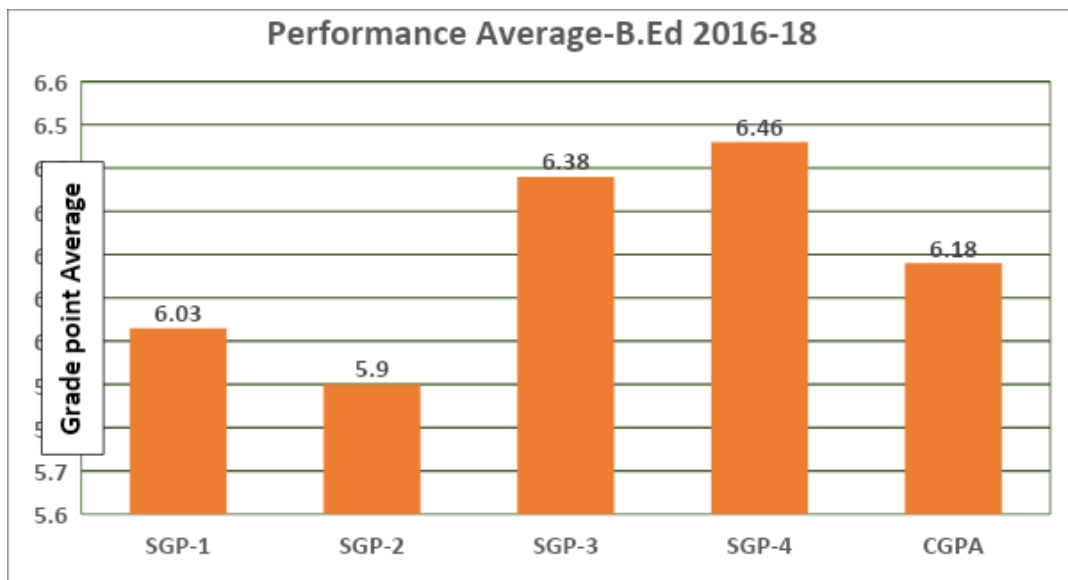

**MES' PILLAI COLLEGE OF EDUCATION AND RESEARCH,
NEW PANVEL
B.Ed A.Y. 2016-2018 Seven point Grading System**

B.Ed 2016-18 Result: 100%

MES' PILLAI COLLEGE OF EDUCATION & RESEARCH						
B.Ed. Academic Year 2016-18			SEVEN POINT GRADING SYSTEM			
ROLL.NO	NAME OF STUDENT	SGP-1	SGP-2	SGP-3	SGP-4	CGPA
1	ACHARYA KRISHNA	6	5.6	6.82	6.67	6.25
2	AUGUSTINE ALDRIAN	4.7	5	5.82	5.44	5.22
3	CHRISTY JOY	6.2	6.7	6.09	6.44	6.33