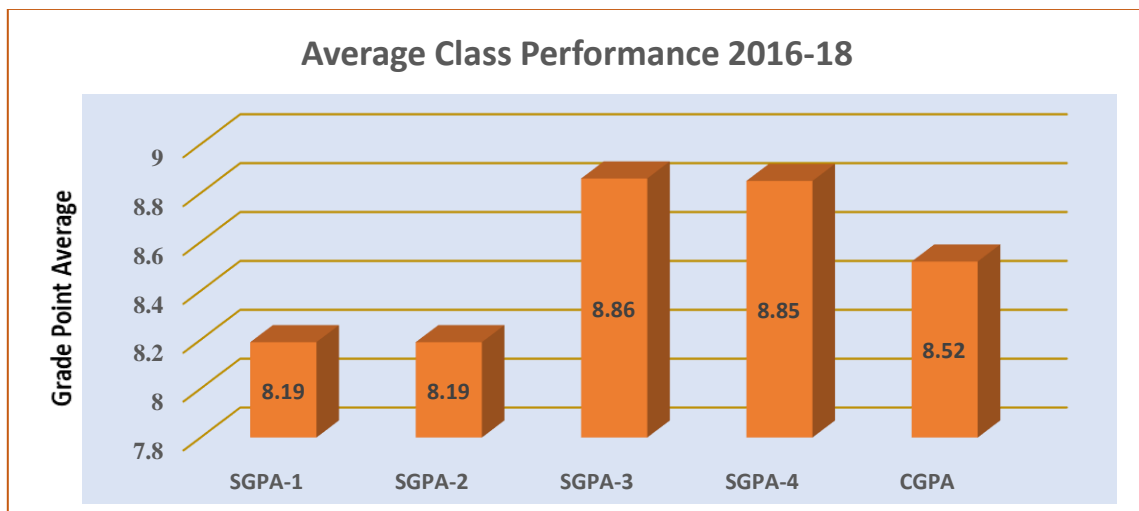

MES' PILLAI COLLEGE OF EDUCATION AND RESEARCH

Plot 1, Sector-8, Khanda Colony, New Panvel - (W) 410206

M.Ed. Academic year 2016-18 (Ten-point Grading System)

TEN POINT GRADING SYSTEM

Roll. No.	Name	SGPA-1	SGPA-2	SGPA-3	SGPA-4	CGPA
1	Arya Janaki	8.25	7	8.75	8.8	8.2
2	Ahuja Rashi	9.5	9.25	10	10	9.69
3	Ray Anuradha	7	8.25	7.75	7.2	7.55
4	Shrivastava Purnima	8	8.25	9	9.4	8.66
	Average	8.1875	8.1875	8.875	8.85	8.525