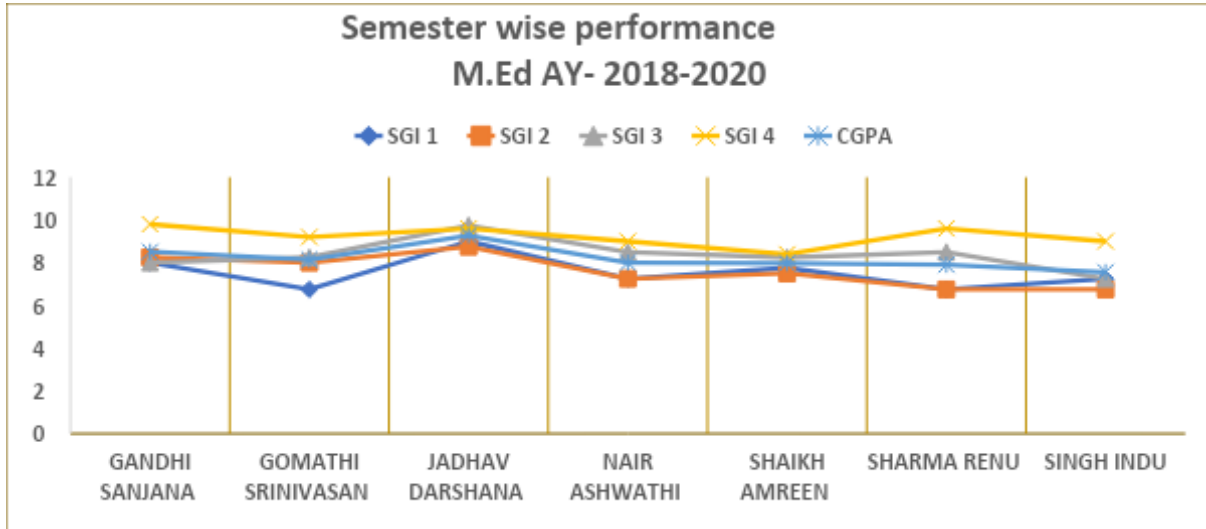

MES' PILLAI COLLEGE OF EDUCATION AND RESEARCH

Plot 1, Sector-8, Khanda Colony, New Panvel - (W) 410206

M.Ed AY- 2018-2020

Grade point average.

Roll No	Student's Name	SGPI-1	SGPI-2	SGPI-3	SGPI-4	CGPA
1	Gandhi Sanjana	8	8.25	8	9.8	8.51
2	GOMATHI SRINIVASAN	6.75	8	8.25	9.2	8.14
3	JADHAV DARSHANA	9	8.75	9.75	9.6	9.28
4	NAIR ASHWATHI	7.25	7.25	8.5	9	
5	SHAIKH AMREEN	7.75	7.5	8.25	8.4	7.98
6	SHARMA RENU	6.75	6.75	8.5	9.6	7.9
7	SINGH INDU	7.25	6.75	7.25	9	7.56
	Average performance	7.54	7.61	8.36	9.23	8.23