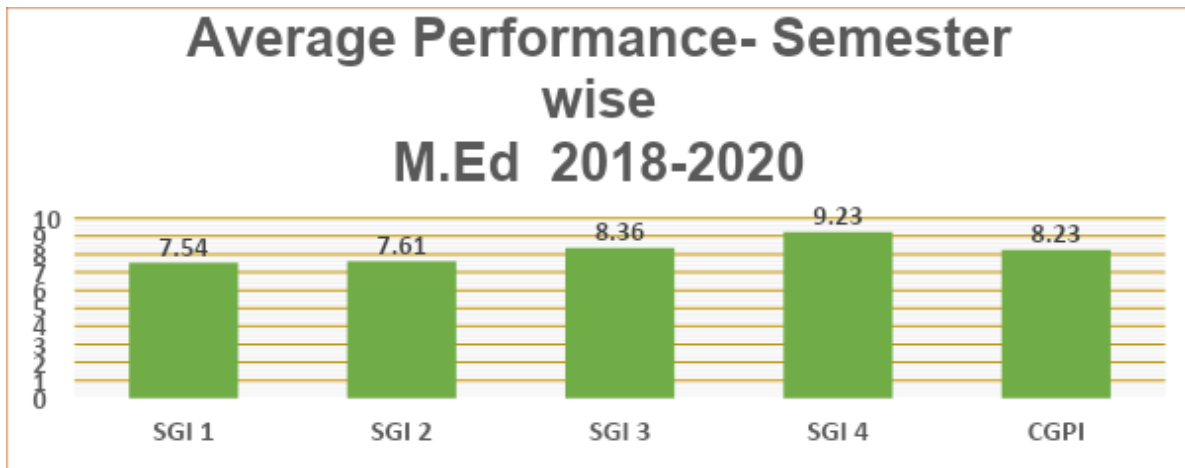

MES' PILLAI COLLEGE OF EDUCATION AND RESEARCH

Plot 1, Sector-8, Khanda Colony, New Panvel - (W) 410206

M.Ed AY- 2018-2020

Grade point average.

Roll No	Student's Name	SGPI-1	SGPI-2	SGPI-3	SGPI-4	CGPA
1	Gandhi Sanjana	8	8.25	8	9.8	8.51
2	GOMATHI SRINIVASAN	6.75	8	8.25	9.2	8.14
3	JADHAV DARSHANA	9	8.75	9.75	9.6	9.28
4	NAIR ASHWATHI	7.25	7.25	8.5	9	
5	SHAIKH AMREEN	7.75	7.5	8.25	8.4	7.98
6	SHARMA RENU	6.75	6.75	8.5	9.6	7.9
7	SINGH INDU	7.25	6.75	7.25	9	7.56
	Average performance	7.54	7.61	8.36	9.23	8.23