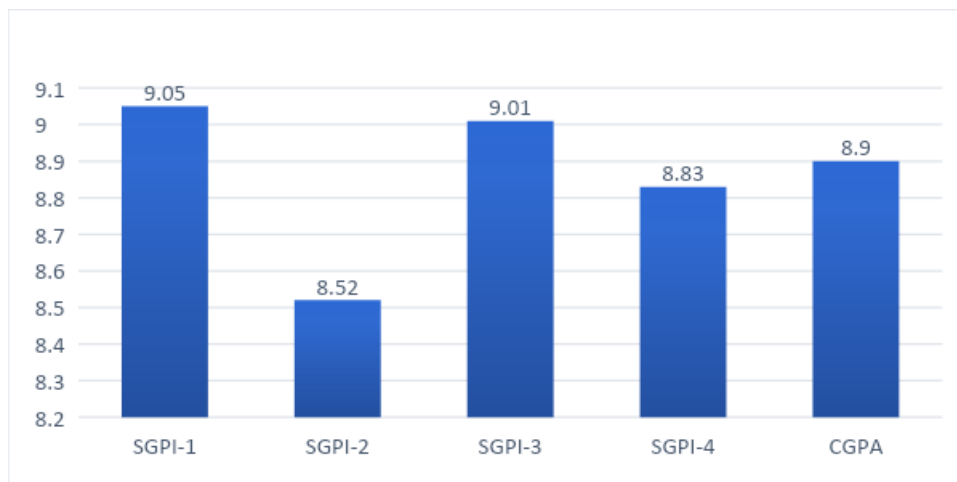

MES' PILLAI COLLEGE OF EDUCATION AND RESEARCH, NEW PANVEL

M.Ed Class performance A.Y. 2020-22 (Ten-point grading System)

M.Ed-Result: Pass percentage- 100% (2020-22)

M.Ed	MES' Pillai College of Education and Research, New Panvel					
2020-22	RESULT ANALYSIS	Ten-point Grading System M.Ed 2020-22				
Roll No	M.Ed 2020-22	SGPI-1	SGPI-2	SGPI-3	SGPI-4	CGPA
1	ACHARYA DEEPTY BRAJESH	9	8.25	9	9	8.81
2	BAL DEEPA CHAYAN KUMAR	10	10	10	9.8	9.95
3	BAMOLA KAJAL KIRAN VIJAY	9.5	9.25	9.25	9.4	9.35
4	BHAGRIA SANGEETA MAHESH	7.75	6	7.25	Ab	Ab
5	FONSECA RAFFELLIA CLIFFORD	8.75	8.5	8.5	7.6	8.34
6	GALA BHAKTI TIMIR KUSUM	10	9.75	10	9.8	9.89
7	GANDHI RUCHI DHIRAJ	10	9.75	9.75	9	9.63

8	GAYATHRI ANANTHAVIJAY	7.25	6	8.5	8	7.44
9	HOLSEKAR SANA MAKBUL	7.5	7	7	5.6	6.78
10	INDALKAR DIPALI PARSHURAM	8.5	8.25	8.5	8.8	8.58
11	JHA ARCHANA BRAHMANAND	8.5	7.25	8	8.2	7.99
12	KAREER PRIYA VISHAL	8.25	7.5	8.5	8.4	8.16
13	MEHTA NIKITA JIGAR NILAM	10	8.75	9.5	9.2	9.36
14	MENDES ZOSHIMA	10	10	10	10	10
15	MORE SAPNA NARENDRA	7.25	6.5	8.25	7.8	7.45
16	NAIR SHRUTI SURESH SHOBHA	10	9.5	10	9.8	9.83
17	PEENIKIAL TEENA JOHNY ELSY	9.75	8.75	9	8.8	9.08
18	PRIYAMBADA KARPURA DEVI	8.25	7.75	8.25	8	8.14
19	SHAIKH AMREEN IRFAN	9	8.25	9	8.8	8.76
20	TALREJA POOJA PRAKASH	10	10	10	9.8	9.95
21	VARADATTIL MANJU MANI	10	9.5	9.75	9.4	9.66
22	VIDHYA SATISH	9.75	10	9.75	9.8	9.83
23	YADAV BHANU ABHISHEK	10	10	9.75	9.8	9.89
24	YASMIN NAZNEEN SHAIKH	8.25	8	8.75	8.2	8.3
	MEAN	9.05	8.52	9.01	8.83	8.9