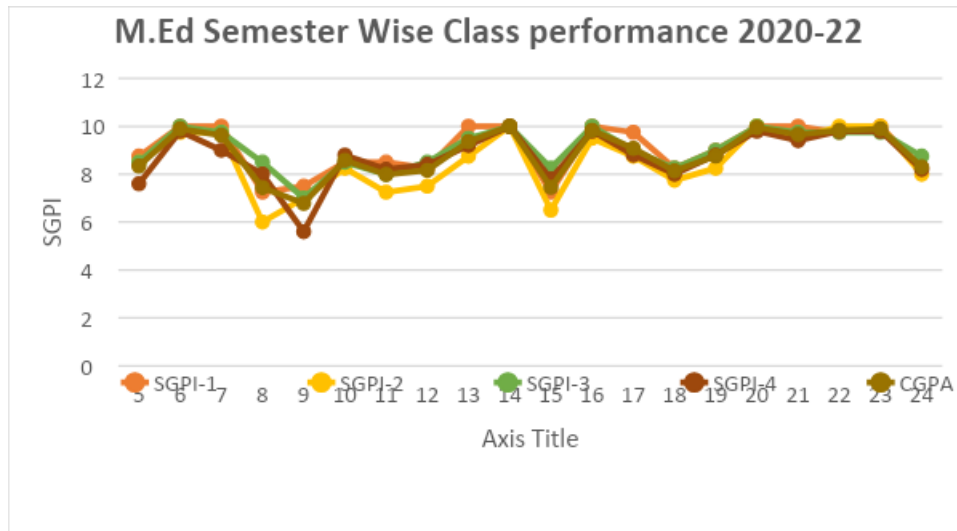

MES' PILLAI COLLEGE OF EDUCATION AND RESEARCH, NEW PANVEL

M.Ed Class performance A.Y. 2020-22 (Ten-point grading System)

M.Ed-Result: Pass percentage- 100% (2020-22)

M.Ed	MES' Pillai College of Education and Research, New Panvel					
2020-22	RESULT ANALYSIS	Ten-point Grading System M.Ed 2020-22				
Roll No	M.Ed 2020-22	SGPI-1	SGPI-2	SGPI-3	SGPI-4	CGPA
1	ACHARYA DEEPTY BRAJESH	9	8.25	9	9	8.81
2	BAL DEEPA CHAYAN KUMAR	10	10	10	9.8	9.95
3	BAMOLA KAJAL KIRAN VIJAY	9.5	9.25	9.25	9.4	9.35
4	BHAGRIA SANGEETA MAHESH	7.75	6	7.25	Ab	Ab
5	FONSECA RAFFELLIA CLIFFORD	8.75	8.5	8.5	7.6	8.34
6	GALA BHAKTI TIMIR KUSUM	10	9.75	10	9.8	9.89
7	GANDHI RUCHI DHIRAJ	10	9.75	9.75	9	9.63

8	GAYATHRI ANANTHAVIJAY	7.25	6	8.5	8	7.44
9	HOLSEKAR SANA MAKBUL	7.5	7	7	5.6	6.78
10	INDALKAR DIPALI PARSHURAM	8.5	8.25	8.5	8.8	8.58
11	JHA ARCHANA BRAHMANAND	8.5	7.25	8	8.2	7.99
12	KAREER PRIYA VISHAL	8.25	7.5	8.5	8.4	8.16
13	MEHTA NIKITA JIGAR NILAM	10	8.75	9.5	9.2	9.36
14	MENDES ZOSHIMA	10	10	10	10	10
15	MORE SAPNA NARENDRA	7.25	6.5	8.25	7.8	7.45
16	NAIR SHRUTI SURESH SHOBHA	10	9.5	10	9.8	9.83
17	PEENIKIAL TEENA JOHNY ELSY	9.75	8.75	9	8.8	9.08
18	PRIYAMBADA KARPURA DEVI	8.25	7.75	8.25	8	8.14
19	SHAIKH AMREEN IRFAN	9	8.25	9	8.8	8.76
20	TALREJA POOJA PRAKASH	10	10	10	9.8	9.95
21	VARADATTIL MANJU MANI	10	9.5	9.75	9.4	9.66
22	VIDHYA SATISH	9.75	10	9.75	9.8	9.83
23	YADAV BHANU ABHISHEK	10	10	9.75	9.8	9.89
24	YASMIN NAZNEEN SHAIKH	8.25	8	8.75	8.2	8.3
	MEAN	9.05	8.52	9.01	8.83	8.9