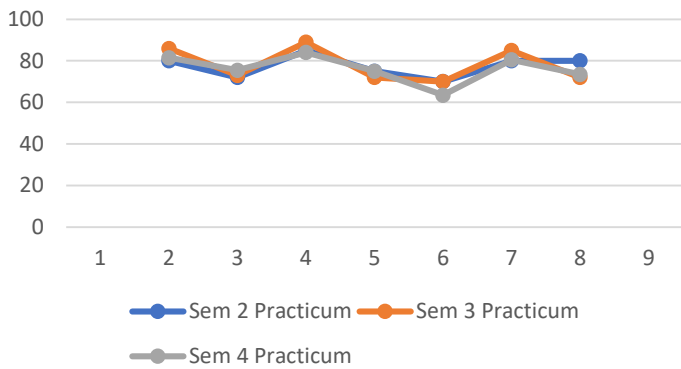

**Mahatma Education Society's
Pillai College of Education and Research**
Sector 8, New Panvel 410206

M.Ed 2018-20 Project Based Outcome

M.Ed 2018-20 Project Based Outcome

Mean

Roll No.	Name of the Student	Sem 2 Practicum	Sem 3 Practicum	Sem 4 Practicum
		100	100	200
1	GANDHI SANJANA MANGESH	80	86	163
2	GOMATHI SRINIVASAN INDRA	72	73	151
3	JADHAV DARSHANA BABAN MUKTA	85	89	168
4	NAIR ASHWATHI MOHAN KUMAR AJITHA	75	72	150
5	SHAIKH AMREEN FAHIMUDDIN FARZANA	70	70	127
6	SHARMA RENU SANJEEV SUMAN	80	85	161
7	SINGH INDU	80	72	147