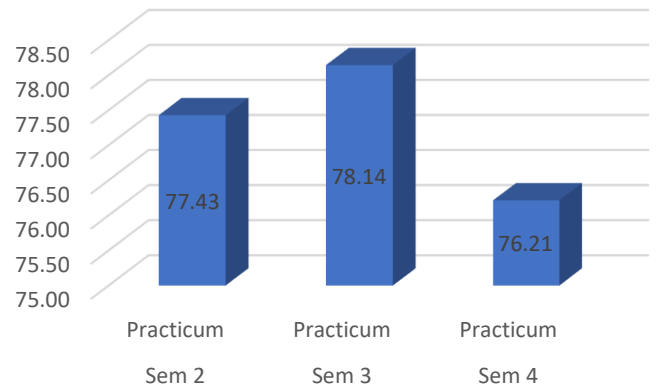

**Mahatma Education Society's
Pillai College of Education and Research**
Sector 8, New Panvel 410206

M.Ed 2018-20 Project Based Outcome

M.Ed 2018-20 Project Based Outcome

Mean

Roll No.	Name of the Student	Sem 2 Practicum	Sem 3 Practicum	Sem 4 Practicum
		100	100	200
1	GANDHI SANJANA MANGESH	80	86	163
2	GOMATHI SRINIVASAN INDRA	72	73	151
3	JADHAV DARSHANA BABAN MUKTA	85	89	168
4	NAIR ASHWATHI MOHAN KUMAR AJITHA	75	72	150
5	SHAIKH AMREEN FAHIMUDDIN FARZANA	70	70	127
6	SHARMA RENU SANJEEV SUMAN	80	85	161
7	SINGH INDU	80	72	147