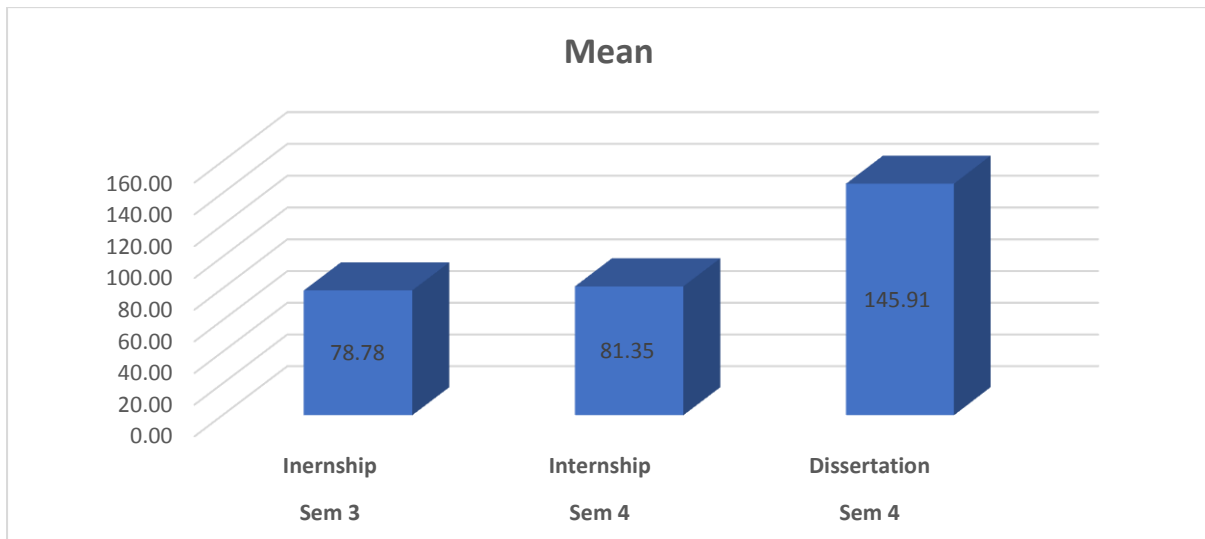

**Mahatma Education Society's
Pillai College of Education and Research**
Sector 8, New Panvel 410206

M.Ed 2020-22 Project Based Outcome

Roll No.	Name of the Student	Semester 3 Internship (100)	Semester 4 Internship (100)	Semester 4 Dissertation (200)
1	ACHARYA DEEPTY BRAJESH	73	85	140
2	BAL DEEPA CHAYAN KUMAR SHIPRA	80	89	162
3	BAMOLA KAJAL KIRAN VIJAY URMILA	83	87	162
5	FONSECA RAFFELLIA CLIFFORD REGINA	82	83	110