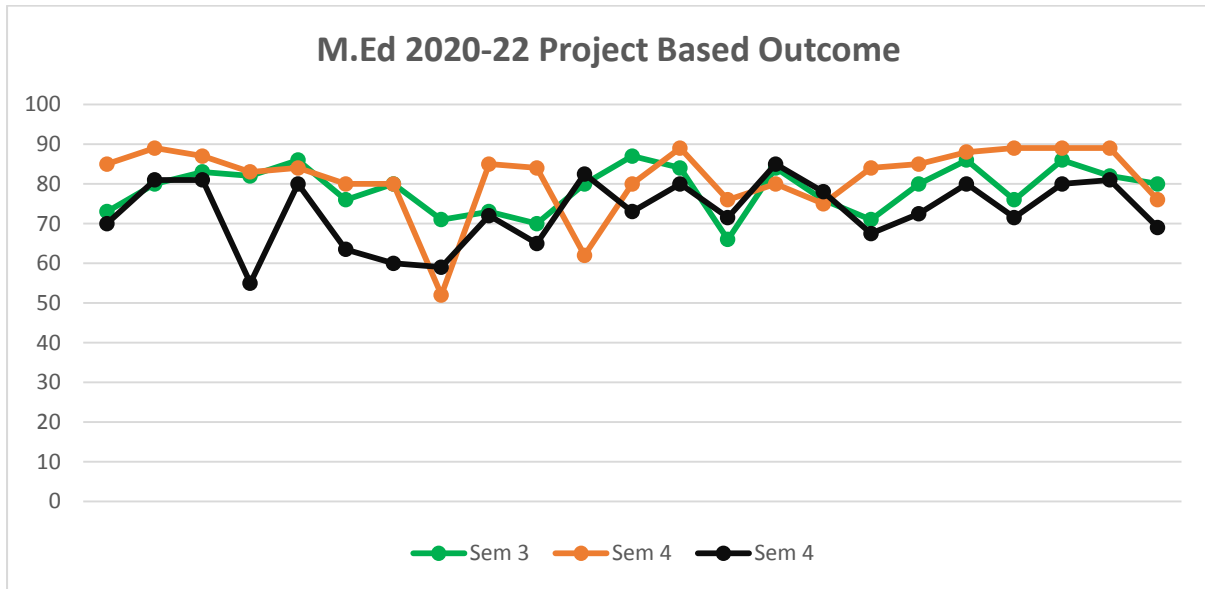

**Mahatma Education Society's
Pillai College of Education and Research**
Sector 8, New Panvel 410206

M.Ed 2020-22 Project Based Outcome

Roll No.	Name of the Student	Semester 3 Internship (100)	Semester 4 Internship (100)	Semester 4 Dissertation (200)
1	ACHARYA DEEPTY BRAJESH	73	85	140
2	BAL DEEPA CHAYAN KUMAR SHIPRA	80	89	162
3	BAMOLA KAJAL KIRAN VIJAY URMILA	83	87	162
5	FONSECA RAFFELLIA CLIFFORD REGINA	82	83	110